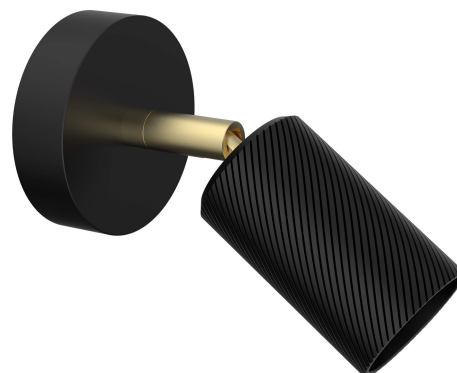

Item No.: 70145
Line: Segula Customs
EAN: 4260512911454

Wall Mount BRONX Wave
Color: black
Unit: 1

○ Description:

"The BRONX lamp is our handcrafted in Slovenia "WAVE" Concept single lamp, for wall and ceiling installations with 360 degree tilt and pivot joint. Minimal. Connected. Modern. A simple yet stylish pendant for any interior space complements beautifully in combination with any bulb from our range. Unlike most common E27 pendants, "WAVE" is just a bit oversized, hiding the bulb's top part, makes the connection between the bulb and the pendant seamless. The lamp will be delivered without the light bulb. Perfect Match with Floating-Models."

○ Electrical Data:

- Nominal voltage - Operating frequency: 220-240 V~ / 50-60 Hz
- Max. Wattage: 1 x 57W
- Cable type: 2 x 0,75qmm
- Protection class: IP20

○ Mechanical Data:

- Base designation: E27
- Operating temperature: -20 to 35°C
- Product dimensions, - approx.:
 - Total weight: 350g
 - Base size: 80mm Ø 55mm
 - Canopy size: 20mm Ø 100mm
- Material Canopy:
 - Powder Coated steel
- Material Base:
 - Eco resin - Gypsum Composite | Brass -washer